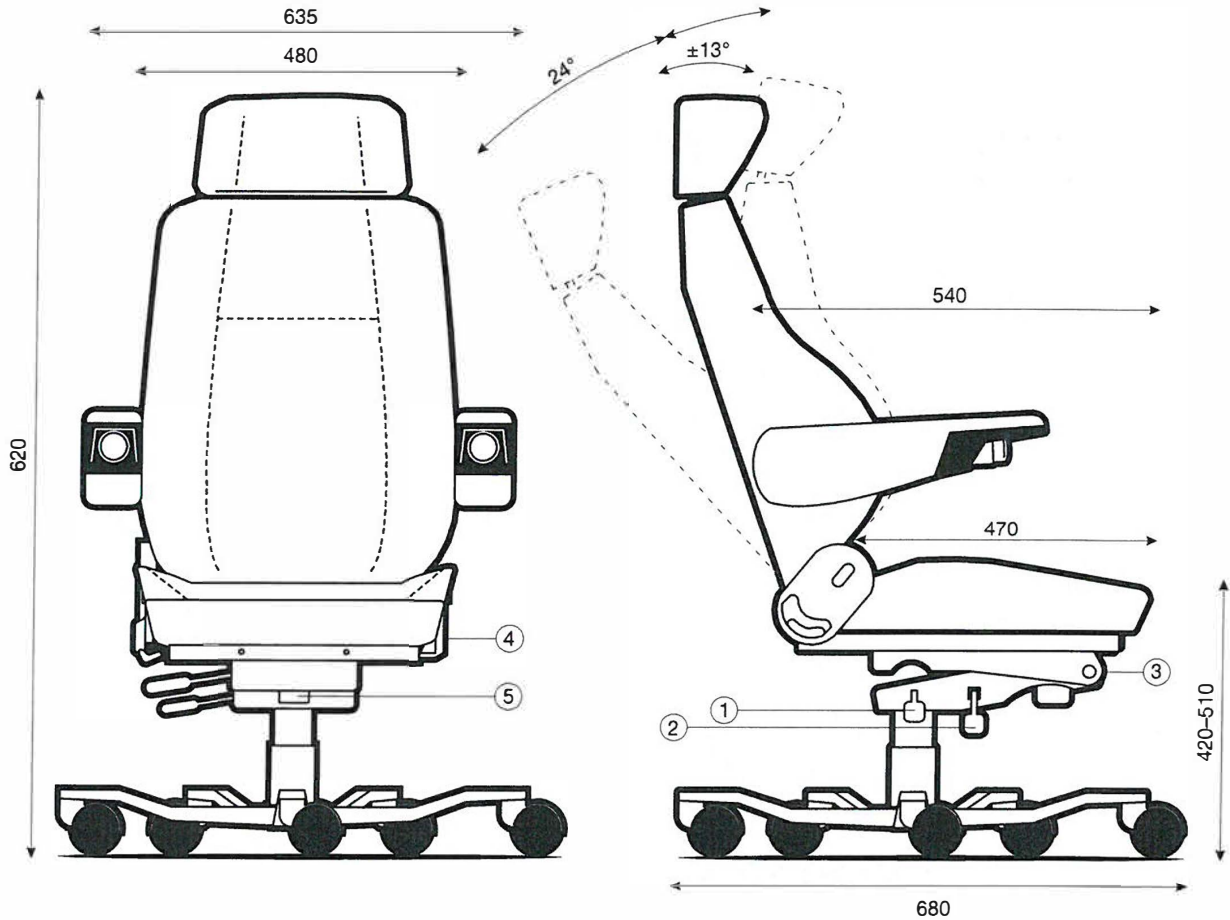

AG SEATING

WHEN QUALITY AND COMFORT MATTERS

Office seat/24h-seat

- 1 Height adjustment
- 2 Tilt adjustment
- 3 The swing mechanism can be stopped in normal position or at a 4 ° forward tilt
- 4 Backrest adjustment
- 5 weight resistance setting